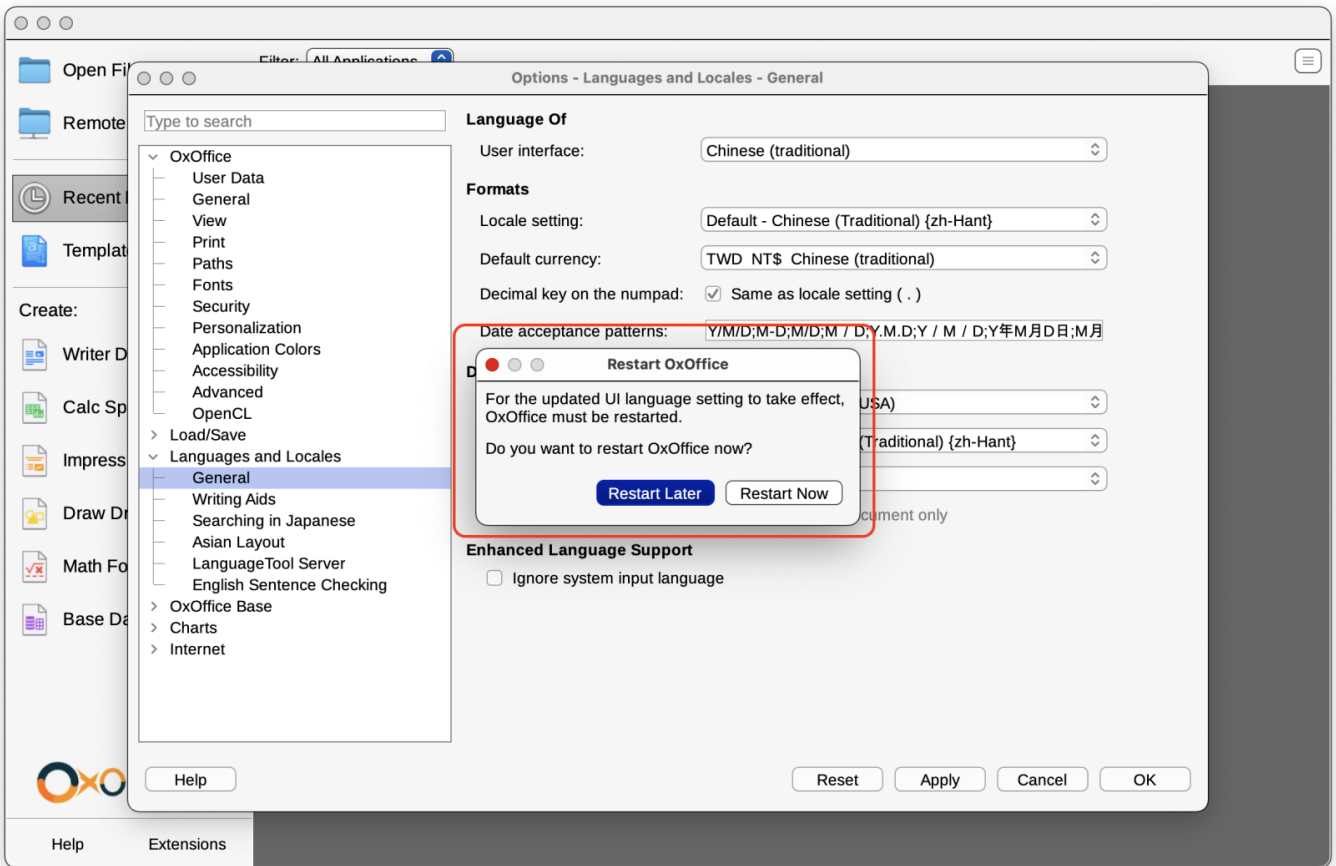

OK

Restart Now

<https://odf.moda.gov.tw/QA/public/document/29#page-208> 

Revision #11

Created 2025-04-22 05:49:06 UTC by kevin

Updated 2025-04-22 06:18:10 UTC by kevin