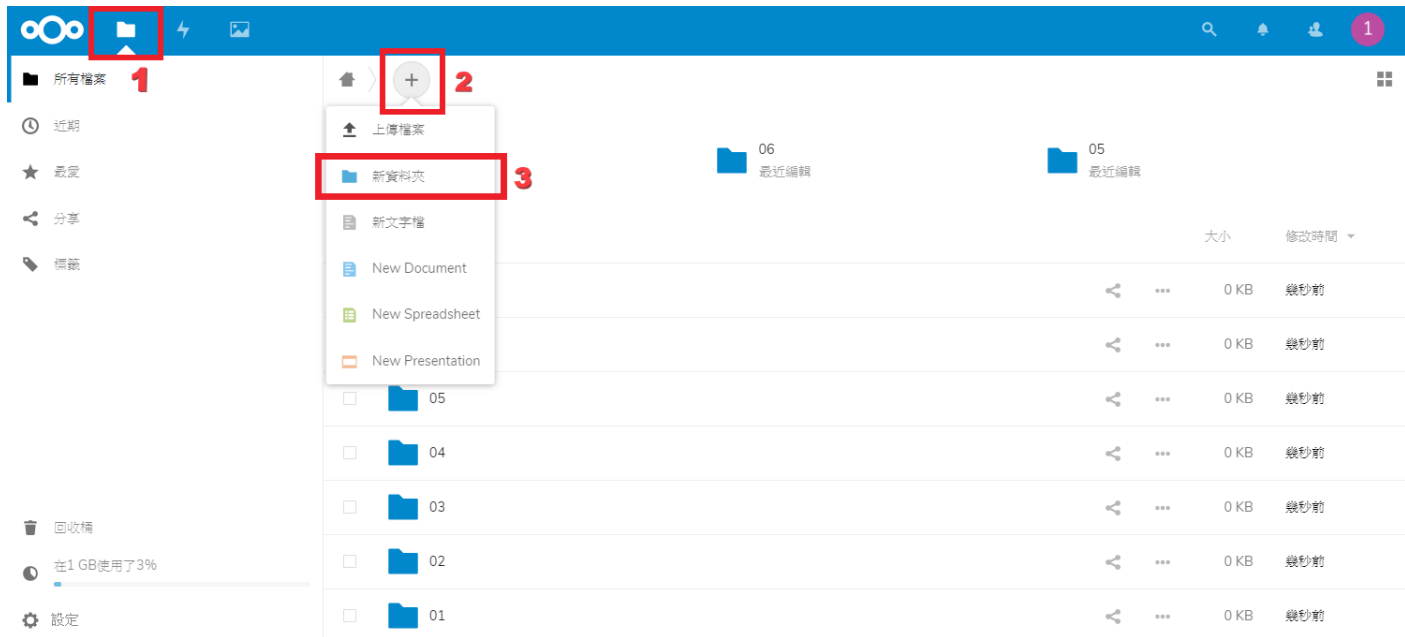

+  
Emter

Revision #3

Created 2020-05-15 09:04:13 UTC by kevin

Updated 2020-05-15 09:17:18 UTC by kevin