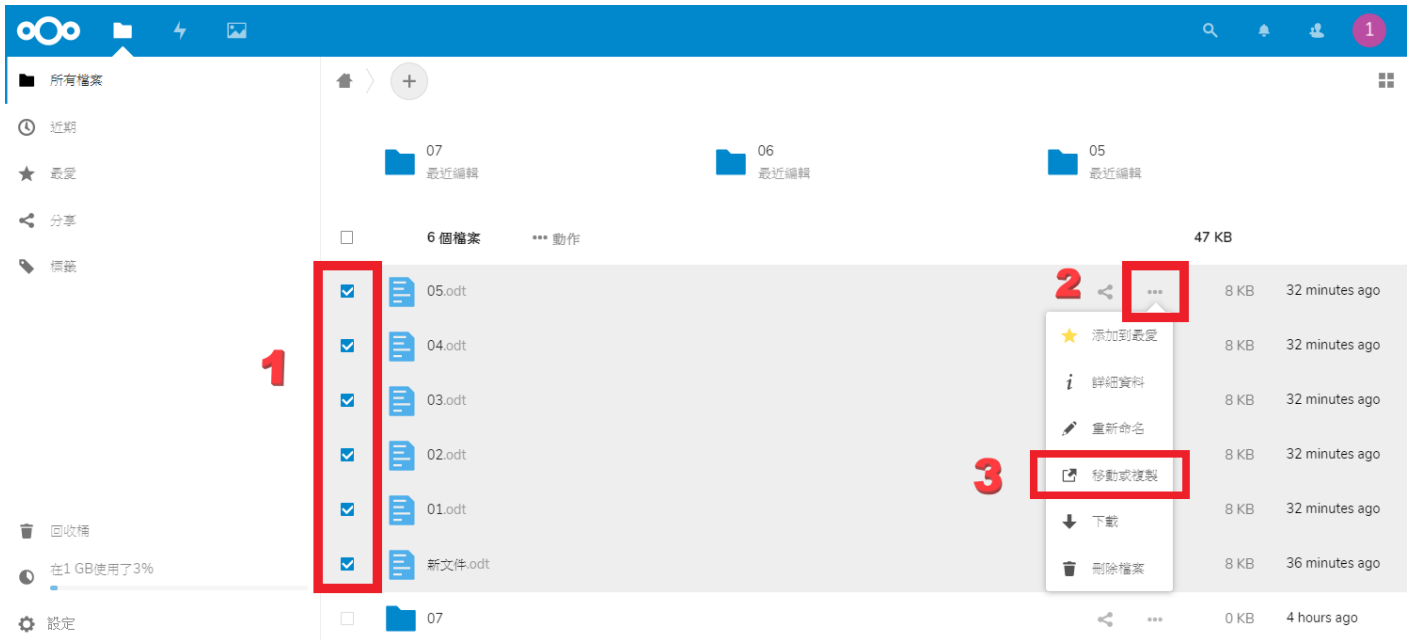

?????

checkbox checkbox

Revision #1

Created 2020-05-15 09:25:41 UTC by kevin

Updated 2020-05-15 09:26:24 UTC by kevin